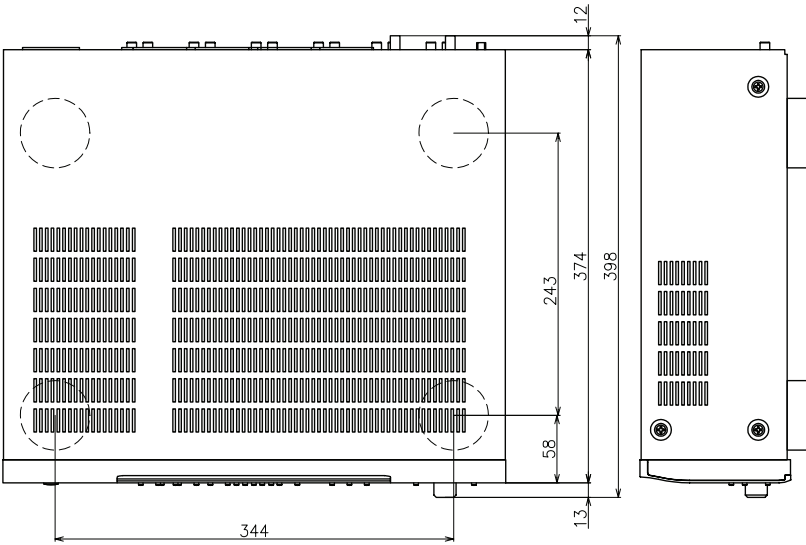

Optional Tuner Card

- ACD-DAB DAB tuner card
- ACD-AMFM Analog AM/FM tuner card

Figure below shows the TU-604CI without any optional boards.

- With Optional Board ACD-AM/FM W434 x H147 x D400
- With Optional Board ACD-DAB W434 x H147 x D406

Input / Output terminals		
Tuner	FM coax 75 ohms antenna	2
	AM antenna	2
	Tuner option slot (Tuner 3 to 6)	4
OUT	Analog audio	2 (max. 6, with Tuner option slot)
	Others	Ethernet 1 RS-232C 1 Remote In/Out 1 / 1 Trigger Out 6 (Tuner 1 to Tuner 6) Trigger Out 1 (Master)

Main Specifications	
Tuner (FM/AM) section	
Receiving range (FM)	87.50 MHz - 108.00 MHz
Usable sensitivity (FM)	1.0 µV (11.2 dBf)
Receiving range (AM)	522 kHz - 1611 kHz
Usable sensitivity (AM)	18 µV
50 dB Quieting sensitivity	MONO: 1.6 µV (15.3 dBf)
	STEREO: 23 µV (38.5 dBf)
S/N (IHF-A)	MONO: 77 dB
	STEREO: 72 dB
Total Harmonic Distortion (at 1 kHz)	MONO: 0.15 %
	STEREO: 0.3 %
General	
Power supply	AC 230 V, 50 Hz
Power consumption	85 W
	(Standby: 0.3 W)
Dimensions W x H x D	434 x 147 x 398 mm
Weight	9.4 kg