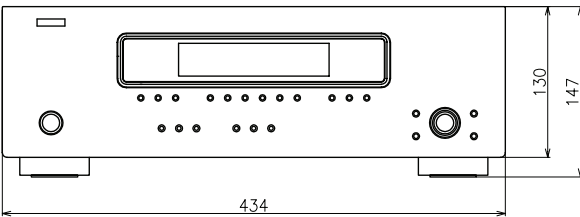

Optional Tuner Card

- ACD-DAB DAB tuner card
- ACD-AMFM Analog AM/FM tuner card

Figure below shows the TU-604CI without any optional boards.

- With Optional Board ACD-AM/FM W434 x H147 x D400
- With Optional Board ACD-DAB W434 x H147 x D406

Input / Output terminals		
Tuner	FM coax 75 ohms antenna	2
	AM antenna	2
	Tuner option slot (Tuner 3 to 6)	4
OUT	Analog audio	2 (max. 6, with Tuner option slot)
	Others	Ethernet 1 RS-232C 1 Remote In/Out 1 / 1 Trigger Out 6 (Tuner 1 to Tuner 6) Trigger Out 1 (Master)

Main Specifications	
Tuner (FM/AM) section	
Receiving range (FM)	87.50 MHz - 108.00 MHz
Usable sensitivity (FM)	1.0 µV (11.2 dBf)
Receiving range (AM)	522 kHz - 1611 kHz
Usable sensitivity (AM)	18 µV
50 dB Quieting sensitivity	MONO: 1.6 µV (15.3 dBf)
	STEREO: 23 µV (38.5 dBf)
S/N (IHF-A)	MONO: 77 dB
	STEREO: 72 dB
Total Harmonic Distortion (at 1 kHz)	MONO: 0.15 %
	STEREO: 0.3 %
General	
Power supply	AC 230 V, 50 Hz
Power consumption	85 W
	(Standby: 0.3 W)
Dimensions W x H x D	434 x 147 x 398 mm
Weight	9.4 kg